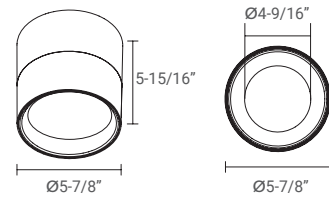

**SURFACE - SURFACE J-BOX**

**WALL**

6 INCH MODELS (SIZE: 6D)

REGULAR

FLAT DIFFUSER

MOUNTING OPTIONS

- Pendant Suspended
- Surface Mount
- Wall Mount

PENDANT - RECESSED J-BOX