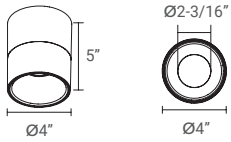

‡ Option Value Ordering Restrictions

| Option Vaue | Ordering Restrictions  |
|-------------|--|
| 2FT/4FT/8FT | Not available on surface mount (mount: SM) or wall mount (mount: WM) wall mount (Mounting: WM) |
| 12FT        | Only available on pendant stem mount (Mounting: PS)  |
| blank       | Only available when surface mount (mount: SM) or wall mount (mount: WM) is selected            |

**EMERGENCY** \* select one or leave blank

| CODE | EMERGENCY  |   |
|------|--|---|
| EM   | Emergency battery backup, External 1,000 lumen, 8w |  |

**DIMENSIONS**

**4 INCH MODELS (SIZE: 4D)**

**REGULAR**