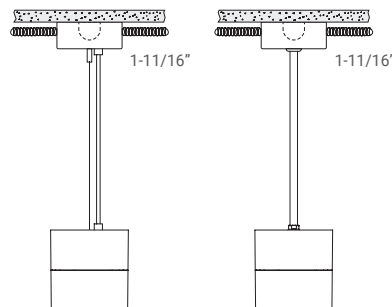

Surface Mount

Wall Mount

PENDANT - RECESSED J-BOX

Cable Stem Stem, swing up to 30° from vertical

SURFACE - RECESSED J-BOX

PENDANT - SURFACE J-BOX

Cable Stem Stem, swing up to 30° from vertical

SURFACE - SURFACE J-BOX