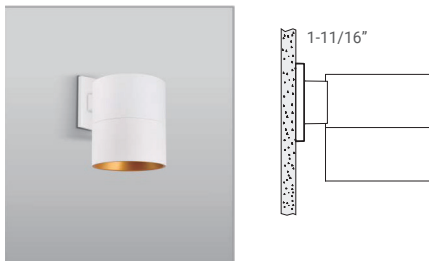

SURFACE - RECESSED J-BOX

PENDANT - SURFACE J-BOX

SURFACE - SURFACE J-BOX

WALL

8 INCH MODELS (SIZE: 8D)

REGULAR

MOUNTING OPTIONS

Pendant Suspended