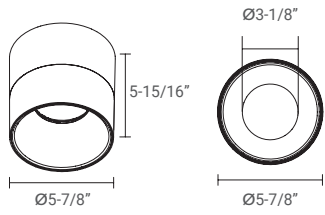

**SURFACE - SURFACE J-BOX**

**WALL**

6 INCH MODELS (SIZE: 6D)

REGULAR

FLAT DIFFUSER

MOUNTING OPTIONS

- Pendant Suspended
- Surface Mount
- Wall Mount

PENDANT - RECESSED J-BOX