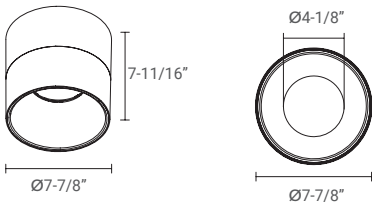

SURFACE - RECESSED J-BOX

PENDANT - SURFACE J-BOX

SURFACE - SURFACE J-BOX

WALL

8 INCH MODELS (SIZE: 8D)

REGULAR

MOUNTING OPTIONS

Pendant Suspended