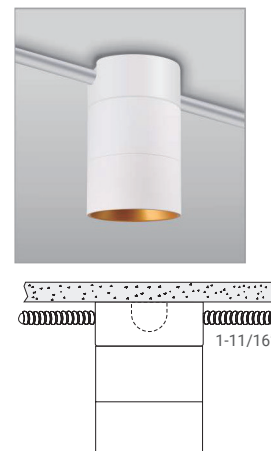

SURFACE - SURFACE J-BOX