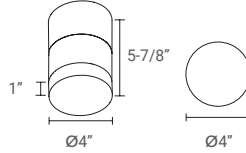

DROP DIFFUSER