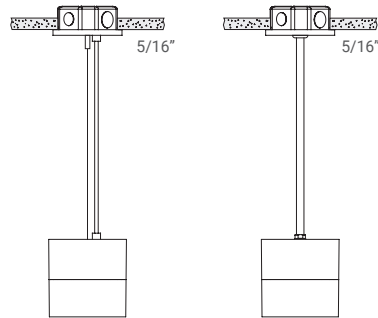

Surface Mount

Wall Mount

PENDANT - RECESSED J-BOX

Cable Stem Stem, swing up to 30° from vertical

SURFACE - RECESSED J-BOX

PENDANT - SURFACE J-BOX

Cable Stem Stem, swing up to 30° from vertical

SURFACE - SURFACE J-BOX