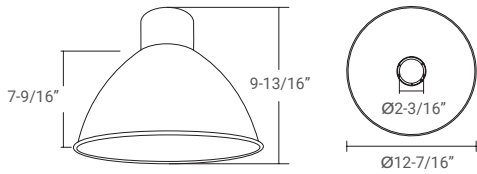

**EMERGENCY** \* select one or leave blank

| CODE | EMERGENCY  |   |
|------|--|---|
| EM   | Emergency battery backup, External 1,000 lumen, 8w |  |

**DIMENSIONS**

**4 INCH MODELS (SIZE: 4D)**

**REGULAR**

**FLAT DIFFUSER**

**DROP DIFFUSER**

**MOUNTING OPTIONS**

- Pendant Suspended
- Surface Mount
- Wall Mount

**SHADE**

**PENDANT - RECESSED J-BOX**

**SURFACE - RECESSED J-BOX**

**PENDANT - SURFACE J-BOX**