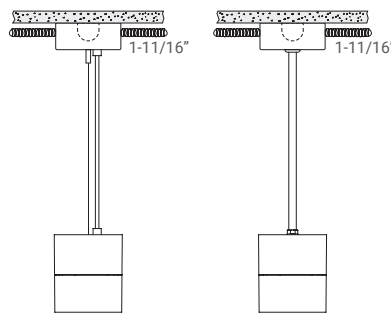

PENDANT - SURFACE J-BOX