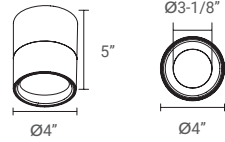

FLAT DIFFUSER