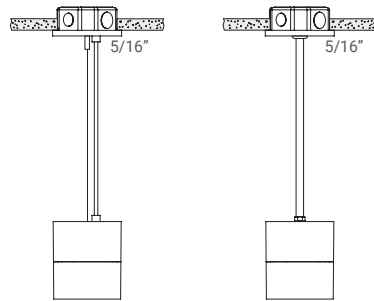

**SURFACE - SURFACE J-BOX**

**WALL**

6 INCH MODELS (SIZE: 6D)

REGULAR

FLAT DIFFUSER

MOUNTING OPTIONS

- Pendant Suspended
- Surface Mount
- Wall Mount

PENDANT - RECESSED J-BOX