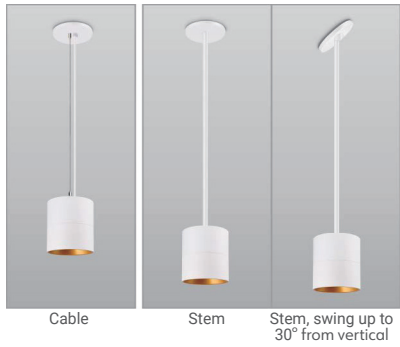

**FLAT DIFFUSER**

**DROP DIFFUSER**

**MOUNTING OPTIONS**

- Pendant Suspended
- Surface Mount
- Wall Mount

**SHADE**

**PENDANT - RECESSED J-BOX**

**SURFACE - RECESSED J-BOX**

**PENDANT - SURFACE J-BOX**

**SURFACE - SURFACE J-BOX**

**WALL**

6 INCH MODELS (SIZE: 6D)

REGULAR

FLAT DIFFUSER

MOUNTING OPTIONS

- Pendant Suspended
- Surface Mount
- Wall Mount

PENDANT - RECESSED J-BOX