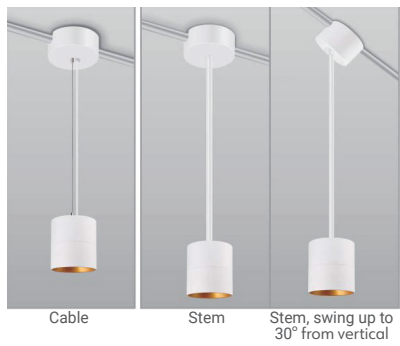

PENDANT - SURFACE J-BOX