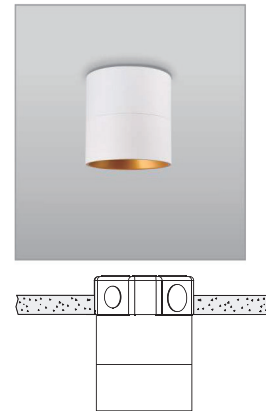

SURFACE - RECESSED J-BOX