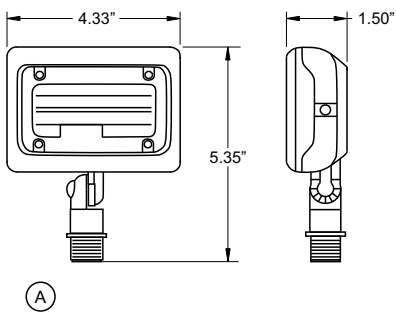

Dimensions

	Model	Mount
A	FFLA15	Knuckle
B	FFLA30	Knuckle
C	FFLA50	Knuckle
D	FFLA30	Trunnion
E	FFLA50	Trunnion
F	FFLA30	Flood
G	FFLA50	Flood

Polar Candela Distribution

Mounting Options

Knuckle Mount
Included