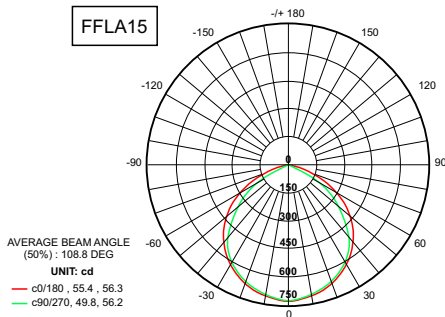

Polar Candela Distribution

Mounting Options

Luminous Intensity

Model	10 ft. Distance		14 ft. Distance		17 ft. Distance	
	E avg [fc]	E max [fc]	E avg [fc]	E max [fc]	E avg [fc]	E max [fc]
FFLA15	2.606	7.394	1.466	4.159	.9383	2.662
FFLA30	5.022	14.82	2.825	8.339	1.808	5.337
FFLA50	8.809	27.33	4.955	15.37	3.171	9.840