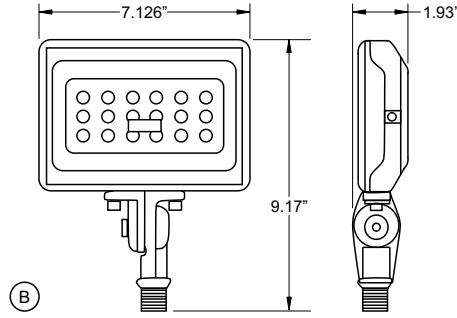

Dimensions

	Model	Mount
A	FFLA15	Knuckle
B	FFLA30	Knuckle
C	FFLA50	Knuckle
D	FFLA30	Trunnion
E	FFLA50	Trunnion
F	FFLA30	Flood
G	FFLA50	Flood

Polar Candela Distribution

Mounting Options

Knuckle Mount
Included