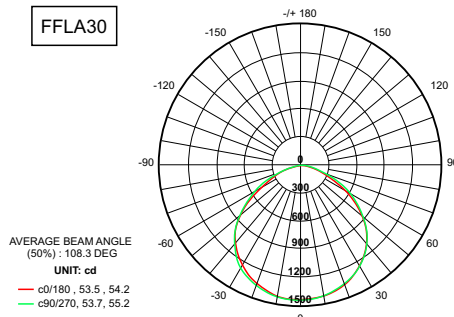

Polar Candela Distribution

Mounting Options

Luminous Intensity

Model	10 ft. Distance		14 ft. Distance		17 ft. Distance	
	E avg [fc]	E max [fc]	E avg [fc]	E max [fc]	E avg [fc]	E max [fc]
FFLA15	2.606	7.394	1.466	4.159	.9383	2.662
FFLA30	5.022	14.82	2.825	8.339	1.808	5.337
FFLA50	8.809	27.33	4.955	15.37	3.171	9.840