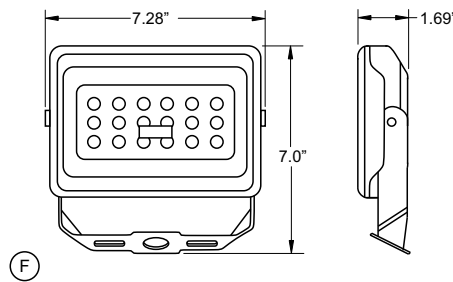

Dimensions

	Model	Mount
A	FFLA15	Knuckle
B	FFLA30	Knuckle
C	FFLA50	Knuckle
D	FFLA30	Trunnion
E	FFLA50	Trunnion
F	FFLA30	Flood
G	FFLA50	Flood

Polar Candela Distribution

Mounting Options

Knuckle Mount
Included