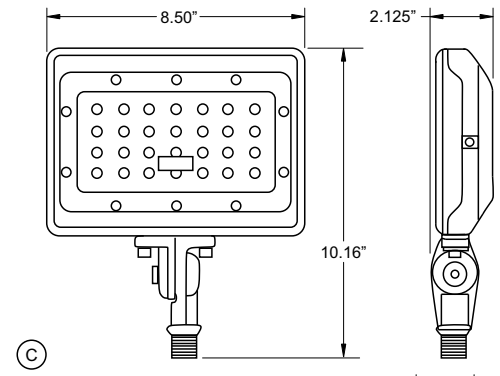

Dimensions

	Model	Mount
A	FFLA15	Knuckle
B	FFLA30	Knuckle
C	FFLA50	Knuckle
D	FFLA30	Trunnion
E	FFLA50	Trunnion
F	FFLA30	Flood
G	FFLA50	Flood

Polar Candela Distribution

Mounting Options

Knuckle Mount
Included