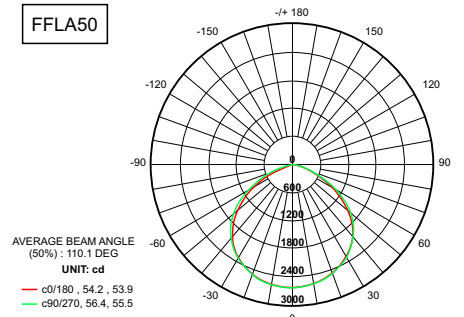

Polar Candela Distribution

Mounting Options

Luminous Intensity

Model	10 ft. Distance		14 ft. Distance		17 ft. Distance	
	E avg [fc]	E max [fc]	E avg [fc]	E max [fc]	E avg [fc]	E max [fc]
FFLA15	2.606	7.394	1.466	4.159	.9383	2.662
FFLA30	5.022	14.82	2.825	8.339	1.808	5.337
FFLA50	8.809	27.33	4.955	15.37	3.171	9.840