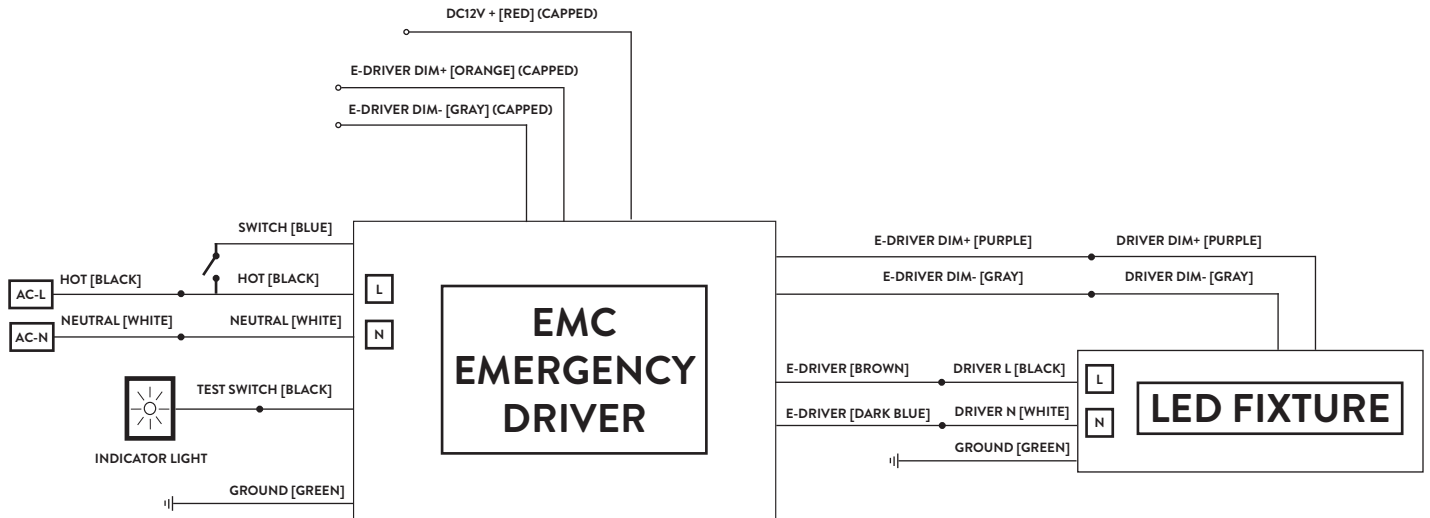

EMERGENCY KIT WIRING DIAGRAM

WITHOUT SENSOR / DIMMER SWITCH

WITH SENSOR / DIMMER SWITCH